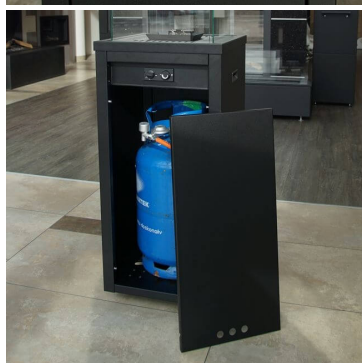

## KRATKI PATIO LIGHT

The Kratki Patio Light is a modern and luxurious open gas fireplace. This freestanding, vent-free gas fireplace is mobile (hidden wheels allow it to be easily moved over flat surfaces). The base conceals the space provided for a 9 kg gas bottle. This powerful 8.2 kW fireplace offers convenient and instant heat.

## ADDITIONAL INFORMATION

<b>Weight</b>	30 kg
<b>Dimensions</b>	41.8 × 41.8 × 150.4 cm
<b>Colour</b>	Black
<b>Country of manufacture</b>	Poland
<b>Fuel</b>	Gas
<b>Heat output</b>	8.2 kW
<b>Heating capacity</b>	150 – 240m <sup>3</sup>
<b>Material</b>	Steel
<b>Warranty</b>	2-year warranty
<b>Combustion technology</b>	Ventless gas

## PRODUCT DESCRIPTION

The Kratki Patio Light is an open gas fireplace that does not require flue pipe installation. This freestanding burner can be easily moved over flat surfaces (hidden wheels).

A beautiful fire vision is created by the large square modern ceramic burner. The four glass panels provide safety and also protect the flame from wind. The glass panels reflect the image of the fire to improve the visual flame effect further. Additionally, decorative elements (not included) such as stones or decorative glass can be used in PATIO to enhance the look of the heater.