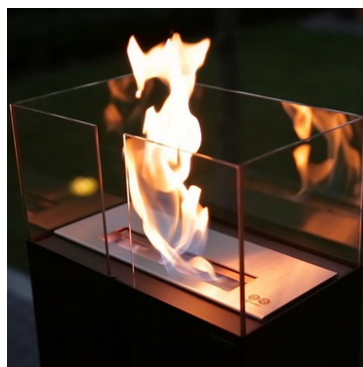

KRATKI ROMEO

The Romeo is part of Kratki's bioethanol fireplace range. This mobile floor-standing unit is a good option for those wanting to add some ambiance to their space. The Romeo is also a popular choice for commercial applications such as restaurants, hotels and event companies. It also works well in residential application as an outdoor or indoor feature.

Categories: [All fireplaces](#), [Bioethanol burners](#), [Non-fixed bioethanol burners](#)

Tags: [Mobile units](#), [Modern](#)

PRODUCT GALLERY

ADDITIONAL INFORMATION

Weight	19 kg
Dimensions	35.9 × 20.9 × 113.5 cm
Colour	Black
Country of manufacture	Poland
Fuel	Bioethanol
Material	Steel
Warranty	2-year warranty
Combustion technology	Ventless bioethanol
Tank size	0.5 litres
Flame length	250mm
Burning time	± 2 hours

PRODUCT DESCRIPTION

Bioethanol fuel gives a clean burn with no harmful emissions. Kratki bioethanol fireplaces can therefore be used without any flue pipes and offer an easy installation solution. These fireplaces provide a beautiful flame and bring atmosphere to your space. While these bioethanol fireplaces do provide some heat, it's not enough to be felt in a large area. For heating purposes, they are well suited for smaller spaces such as bedrooms or smaller apartments. The Kratki bioethanol range has the German TUV certification. Never add fuel to a bioethanol fireplace when the unit is hot. Wait for it to cool before refilling.