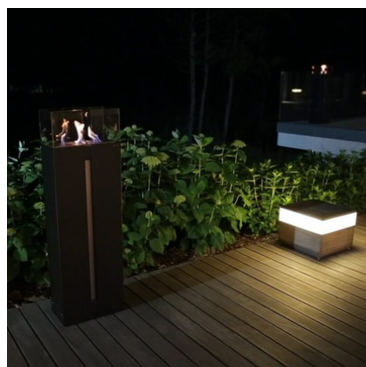

KRATKI ROMEO

The Romeo is part of Kratki's bioethanol fireplace range. This mobile floor-standing unit is a good option for those wanting to add some ambiance to their space. The Romeo is also a popular choice for commercial applications such as restaurants, hotels and event companies. It also works well in residential application as an outdoor or indoor feature.

Categories: [All fireplaces](#), [Bioethanol burners](#), [Non-fixed bioethanol burners](#)

Tags: [Mobile units](#), [Modern](#)

PRODUCT GALLERY

ADDITIONAL INFORMATION

Weight	19 kg
Dimensions	35.9 × 20.9 × 113.5 cm
Colour	Black
Country of manufacture	Poland
Fuel	Bioethanol
Material	Steel
Warranty	2-year warranty
Combustion technology	Ventless bioethanol
Tank size	0.5 litres
Flame length	250mm
Burning time	± 2 hours

PRODUCT DESCRIPTION

Bioethanol fuel gives a clean burn with no harmful emissions. Kratki bioethanol fireplaces can therefore be used without any flue pipes and offer an easy installation solution. These fireplaces provide a beautiful flame and bring atmosphere to your space. While these bioethanol fireplaces do provide some heat, it's not enough to be felt in a large area. For heating purposes, they are well suited for smaller spaces such as bedrooms or smaller apartments. The Kratki bioethanol range has the German TUV certification. Never add fuel to a bioethanol fireplace when the unit is hot. Wait for it to cool before refilling.